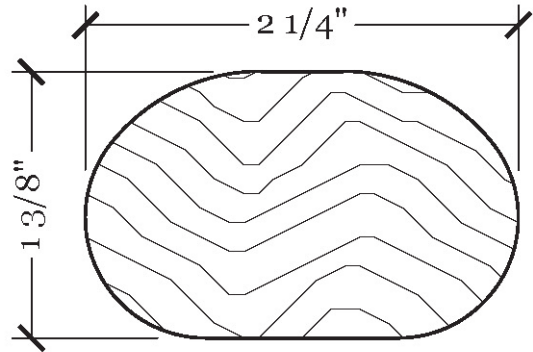

Railing

OVR-02

Style:	Modern
Width:	2 1/4"
Height:	1 3/8"
Material:	Wood (various)
Application:	Handrail, Guardrail, or Wall Rail
Configuration:	Straight or Curved

Profile Section

Scale: Full