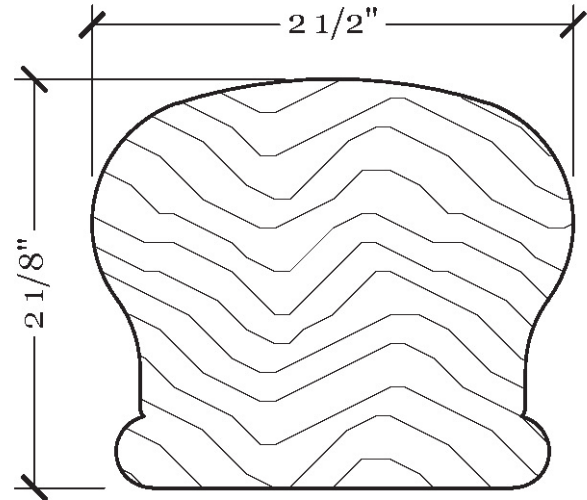

Railing

RBR-01

Style:	Traditional
Width:	2 1/2"
Height:	2 1/8"
Material:	Wood (various)
Application:	Handrail, Guardrail, or Wall Rail
Configuration:	Straight or Curved

Profile Section

Scale: Full