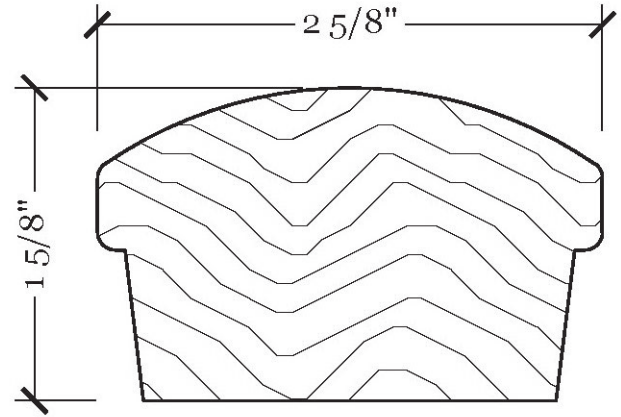

Railing

DTR-300

Style:	Traditional or Transitional
Width:	2 5/8"
Height:	1 5/8"
Material:	Wood (various)
Application:	Handrail, Guardrail, or Wall Rail
Configuration:	Straight or Curved

Profile Section

Scale: Full