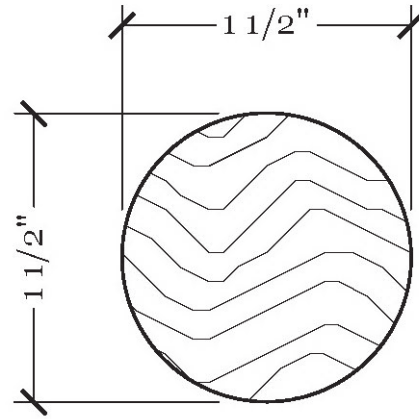

Railing

RND-150

Style:	Modern
Width:	1 1/2"
Height:	1 1/2"
Material:	Wood (various)
Application:	Wall Rail
Configuration:	Straight or Curved

Profile Section
Scale: Full