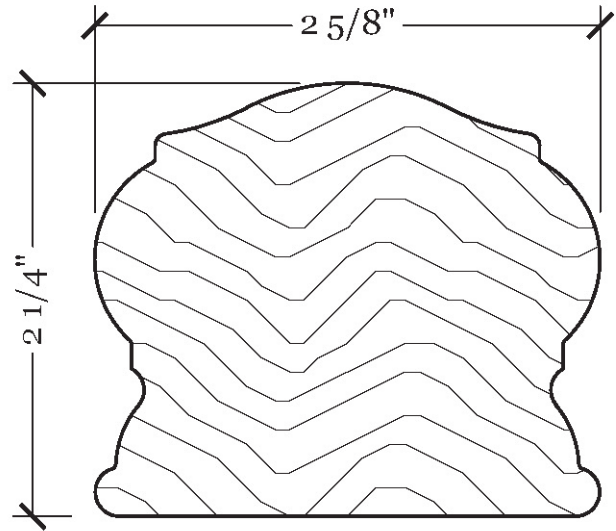

Railing

RCR-13

Style:	Traditional
Width:	2 5/8"
Height:	2 1/4"
Material:	Wood (various)
Application:	Handrail, Guardrail, or Wall Rail
Configuration:	Straight or Curved

Profile Section

Scale: Full