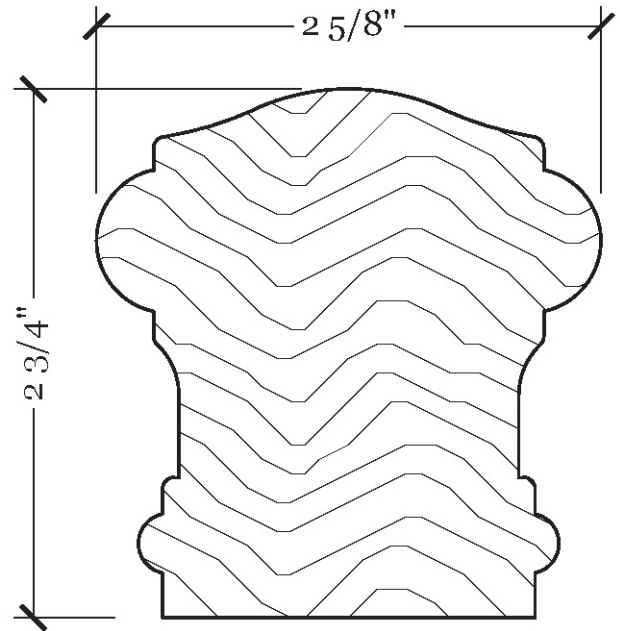

## Railing

### OBS-01

Style:	Traditional
Width:	2 5/8"
Height:	2 3/4"
Material:	Wood (various)
Application:	Handrail, Guardrail, or Wall Rail
Configuration:	Straight or Curved

**Profile Section**

Scale: Full