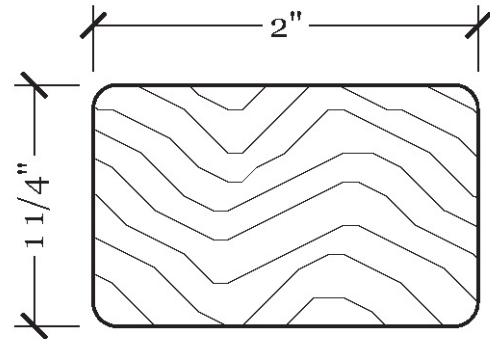

Railing

RRR-03

Style:	Transitional or Modern
Width:	2"
Height:	1 1/4"
Material:	Wood (various)
Application:	Handrail, Guardrail, or Wall Rail
Configuration:	Straight or Curved

Profile Section

Scale: Full