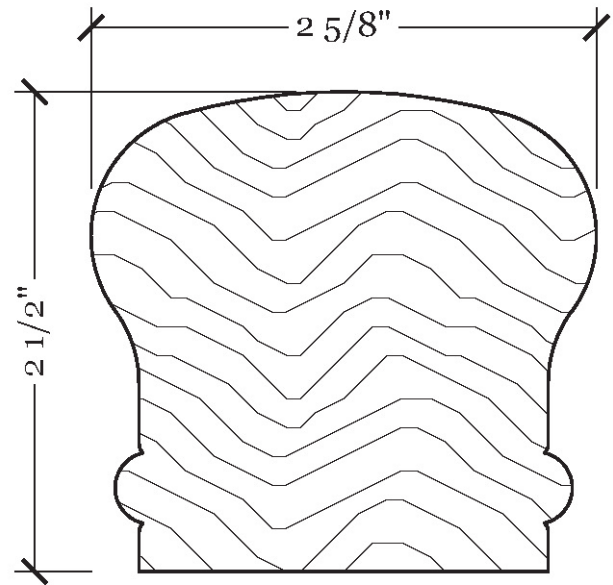

## Railing

### RBL-01

Style: Traditional  
Width: 2 5/8"  
Height: 2 1/2"  
Material: Wood (various)  
Application: Handrail, Guardrail, or Wall Rail  
Configuration: Straight or Curved

**Profile Section**

Scale: Full