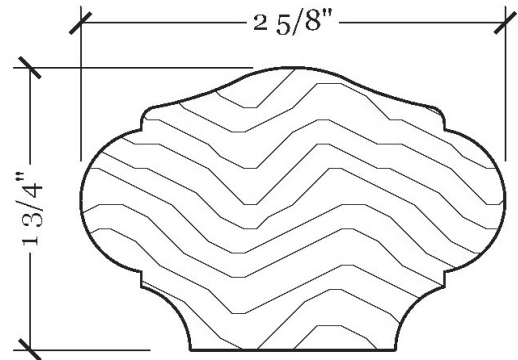

Railing

DSR-200

Style:	Traditional
Width:	2 5/8"
Height:	1 3/4"
Material:	Wood (various)
Application:	Handrail, Guardrail, or Wall Rail
Configuration:	Straight or Curved

Profile Section

Scale: Full