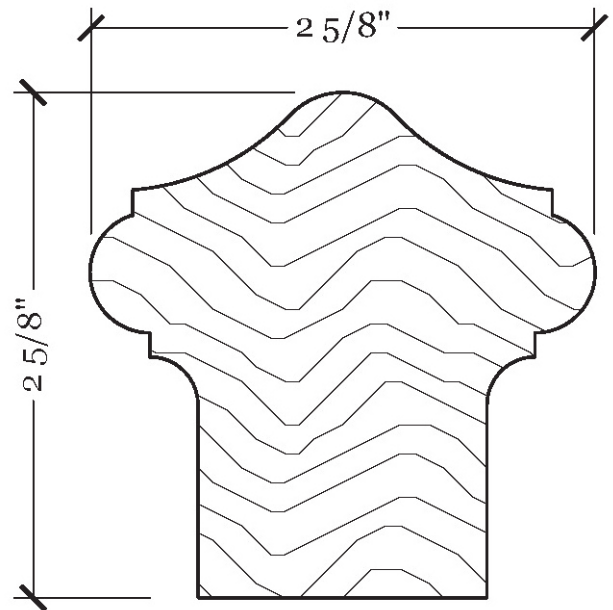

Railing

OBR-01

Style: Traditional
Width: 2 5/8"
Height: 2 5/8"
Material: Wood (various)
Application: Handrail, Guardrail, or Wall Rail
Configuration: Straight or Curved

Profile Section

Scale: Full