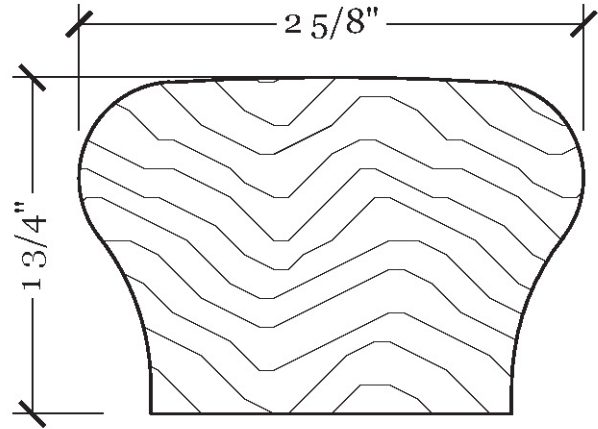

Railing

RSR-01

Style:	Traditional or Transitional
Width:	2 5/8"
Height:	1 3/4"
Material:	Wood (various)
Application:	Handrail, Guardrail, or Wall Rail
Configuration:	Straight or Curved

Profile Section

Scale: Full