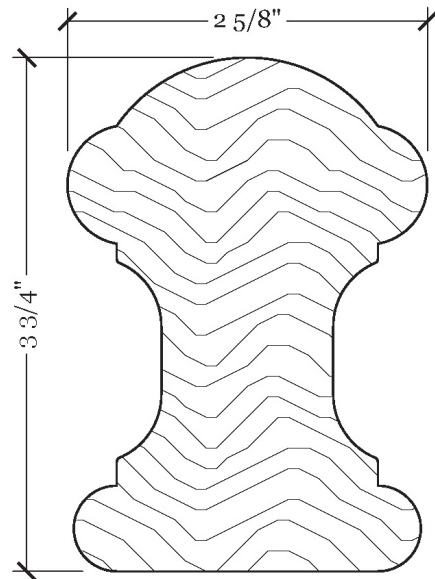

Railing

RNR-300

Style:	Traditional
Width:	2 5/8"
Height:	3 3/4"
Material:	Wood (various)
Application:	Handrail, Guardrail, or Wall Rail
Configuration:	Straight or Curved

Profile Section

Scale: not to scale