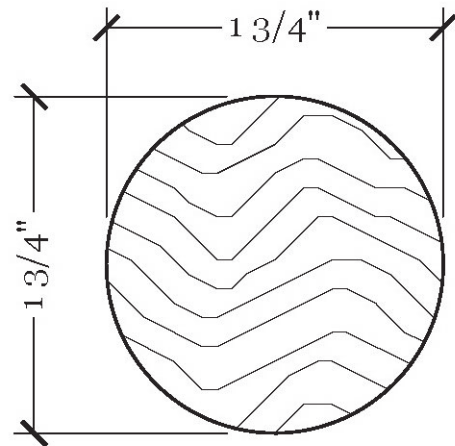

Railing

RND-175

Style:	Modern
Width:	1 3/4"
Height:	1 3/4"
Material:	Wood (various)
Application:	Handrail, Guardrail, or Wall Rail
Configuration:	Straight or Curved

Profile Section

Scale: Full