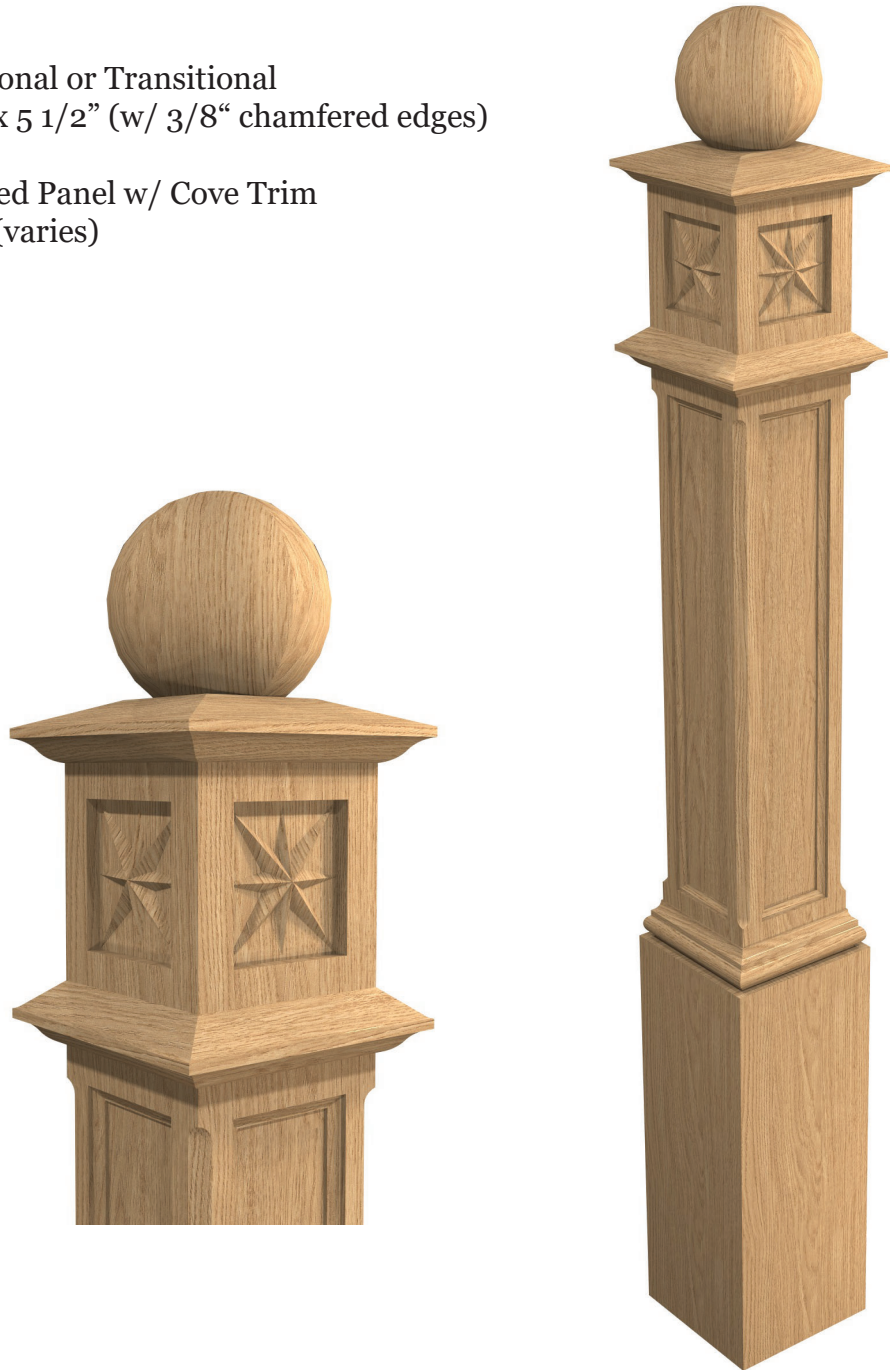

Corporate Office
28090 W. Concrete Dr.
Ingleside, IL 60040

Call (877) 550-3262
sales@lakeshorestair.com

Showroom
615 E. Park Ave.
Libertyville, IL 60048