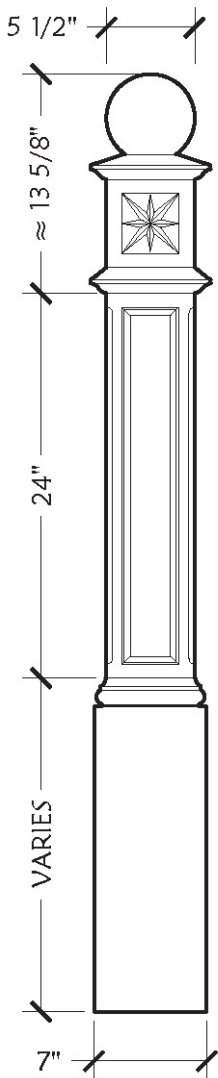

Newel Post

LS-P2510-550C2-331

Style: Traditional or Transitional
Core Post: 5 1/2" x 5 1/2" (w/ 3/8" chamfered edges)
Base Trim: 7" x 7"
Panel Type: Recessed Panel w/ Cove Trim
Material: Wood (varies)

Elevation