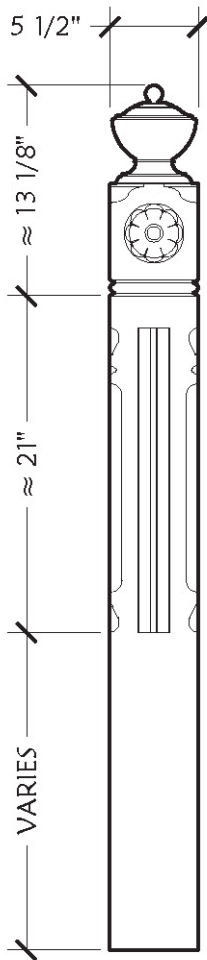

## Newel Post

### LS-P9010-550-000

Style: Traditional  
Core Post: 5 1/2" x 5 1/2" (w/ ornate chamfer)  
Panel Type: Recessed Panel w/ Ornate Detail  
Material: Wood (varies)

**Elevation**

scale: not to scale

Corporate Office  
28090 W. Concrete Dr.  
Ingleside, IL 60040