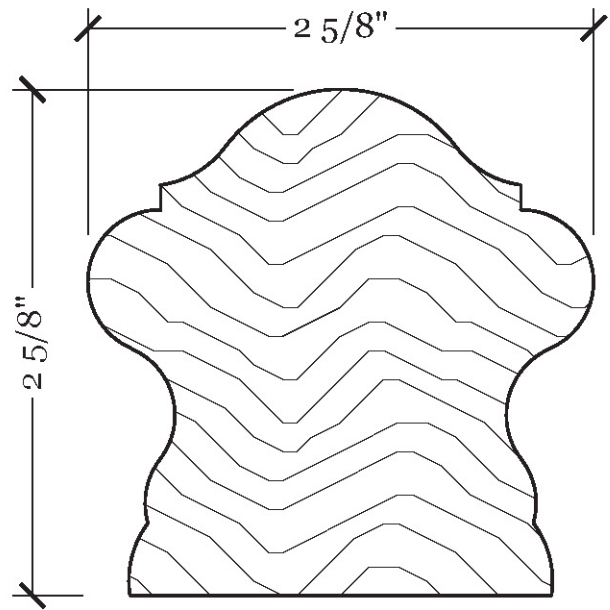

Railing

RAM-01

Style:	Traditional
Width:	2 5/8"
Height:	2 5/8"
Material:	Wood (various)
Application:	Handrail, Guardrail, or Wall Rail
Configuration:	Straight or Curved

Profile Section

Scale: Full