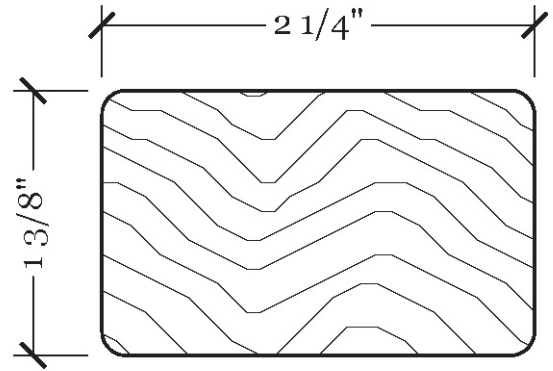

## Railing

### RRR-01

Style:	Transitional or Modern
Width:	2 1/4"
Height:	1 3/8"
Material:	Wood (various)
Application:	Handrail, Guardrail, or Wall Rail
Configuration:	Straight or Curved

**Profile Section**  
Scale: Full