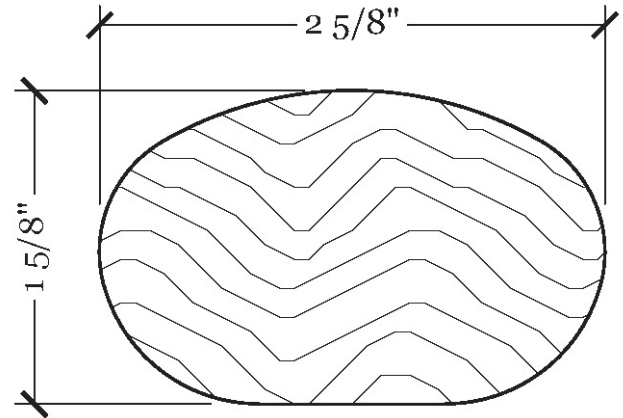

Railing

OVR-01

Style:	Modern
Width:	2 5/8"
Height:	1 5/8"
Material:	Wood (various)
Application:	Handrail, Guardrail, or Wall Rail
Configuration:	Straight or Curved

Profile Section

Scale: Full