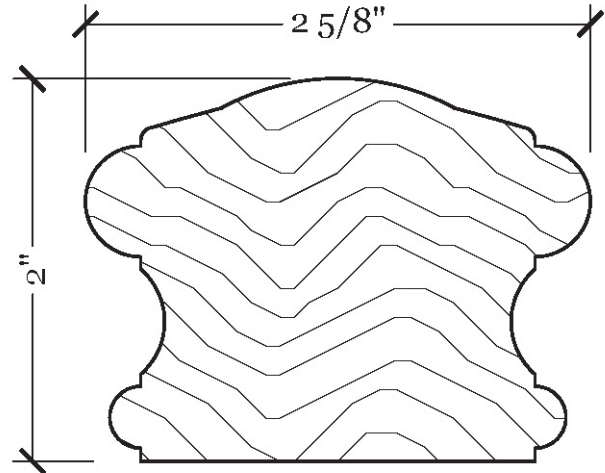

## Railing

### RCR-200

Style:	Traditional
Width:	2 5/8"
Height:	2"
Material:	Wood (various)
Application:	Handrail, Guardrail, or Wall Rail
Configuration:	Straight or Curved

**Profile Section**  
Scale: Full