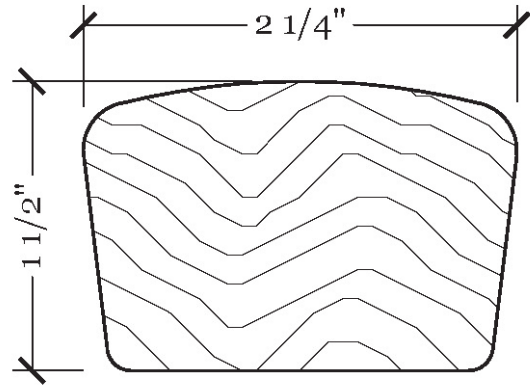

Railing

TSR-300

Style:	Modern or Transitional
Width:	2 1/4"
Height:	1 1/2"
Material:	Wood (various)
Application:	Handrail, Guardrail, or Wall Rail
Configuration:	Straight or Curved

Profile Section

Scale: Full