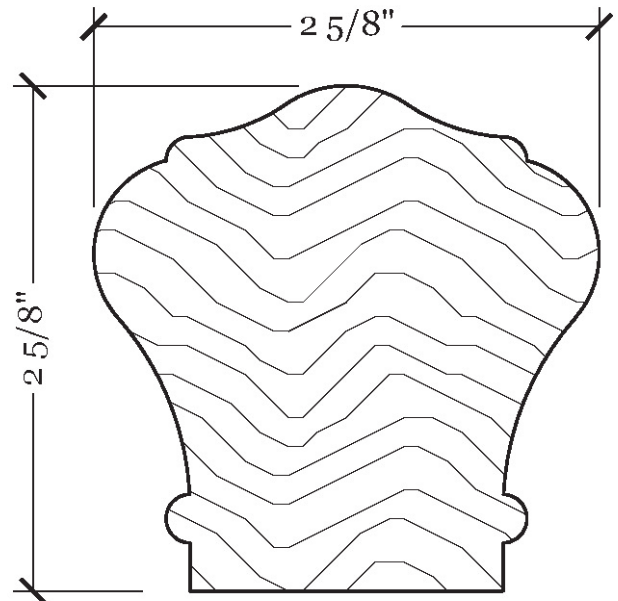

Railing

RMC-200

Style:	Traditional
Width:	2 5/8"
Height:	2 5/8"
Material:	Wood (various)
Application:	Handrail, Guardrail, or Wall Rail
Configuration:	Straight or Curved

Profile Section

Scale: Full