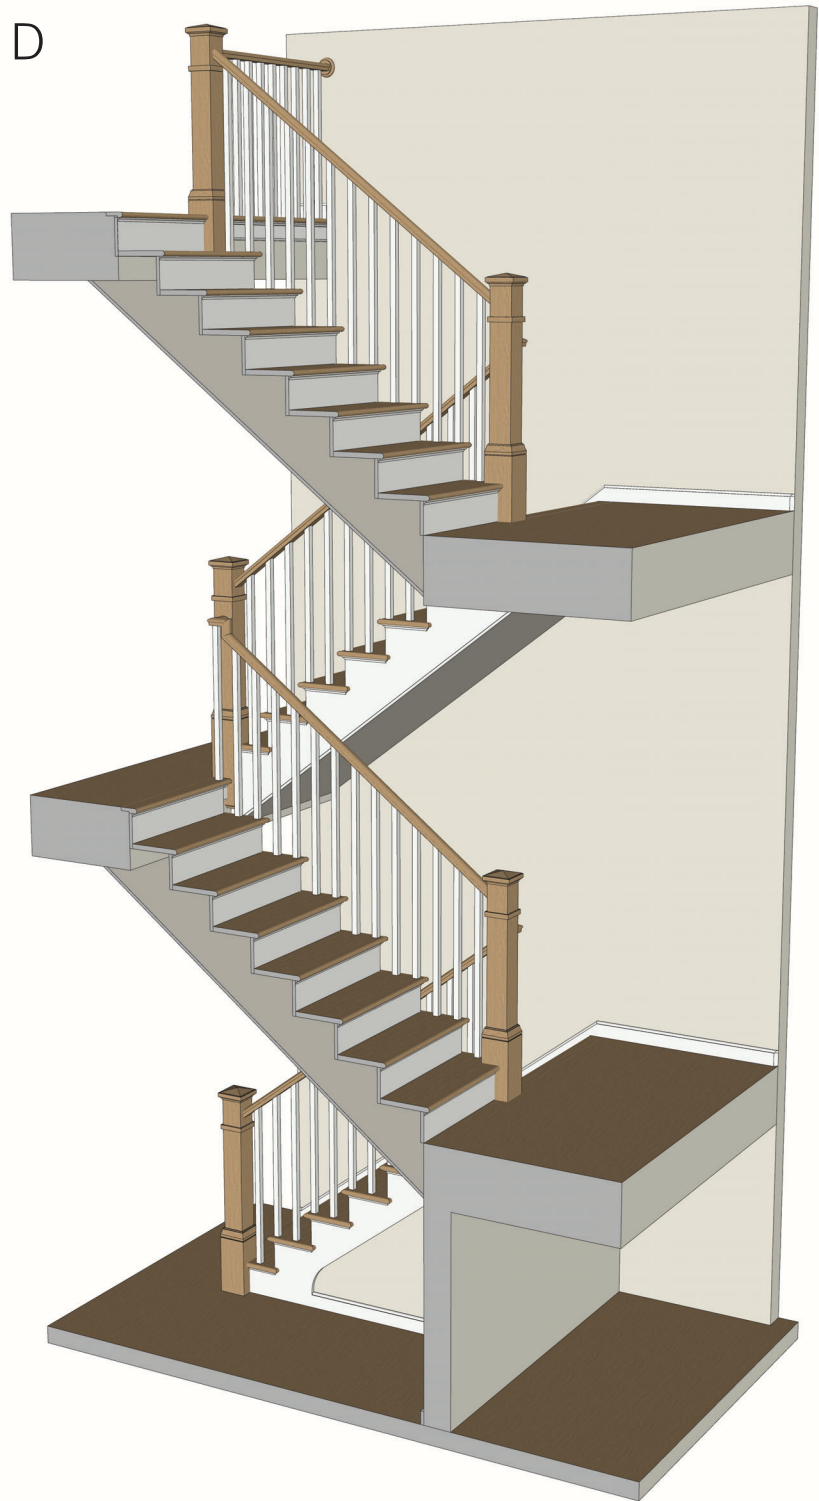

Stair Configuration

Switchback - Option D

Switchback stair configuration with open and continuous rail from basement to 2nd floor.

Corporate Office
28090 W. Concrete Dr.
Ingleside, IL 60040

Call (877) 550-3262
sales@lakeshorestair.com

Showroom
615 E. Park Ave.
Libertyville, IL 60048