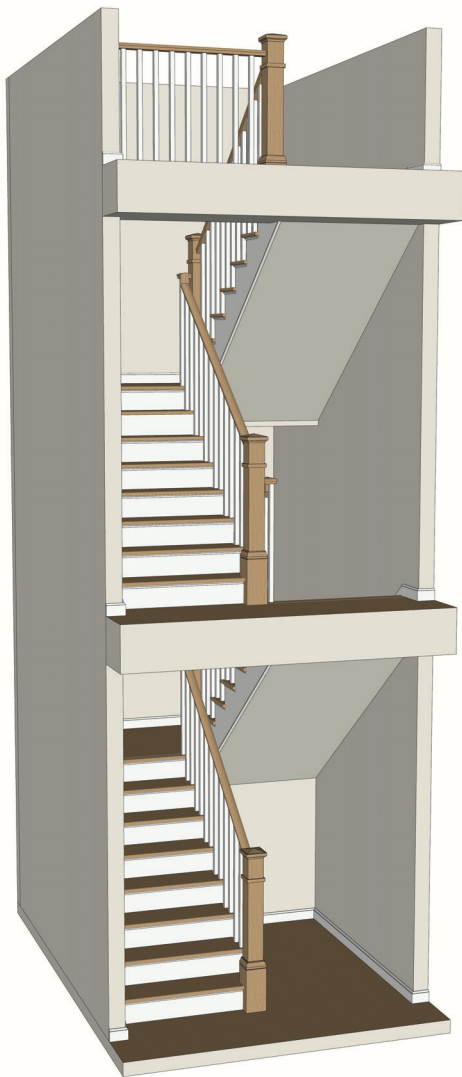

Stair Configuration

Switchback - Option D

Switchback stair configuration with open and continuous rail from basement to 2nd floor.

Corporate Office
28090 W. Concrete Dr.
Ingleside, IL 60040

Call (877) 550-3262
sales@lakeshorestair.com