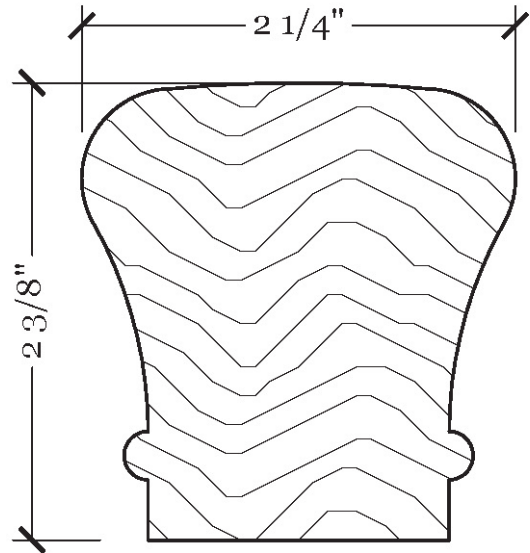

## Railing

### RMR-04

Style:	Traditional
Width:	2 1/4"
Height:	2 3/8"
Material:	Wood (various)
Application:	Handrail, Guardrail, or Wall Rail
Configuration:	Straight or Curved

**Profile Section**

Scale: Full